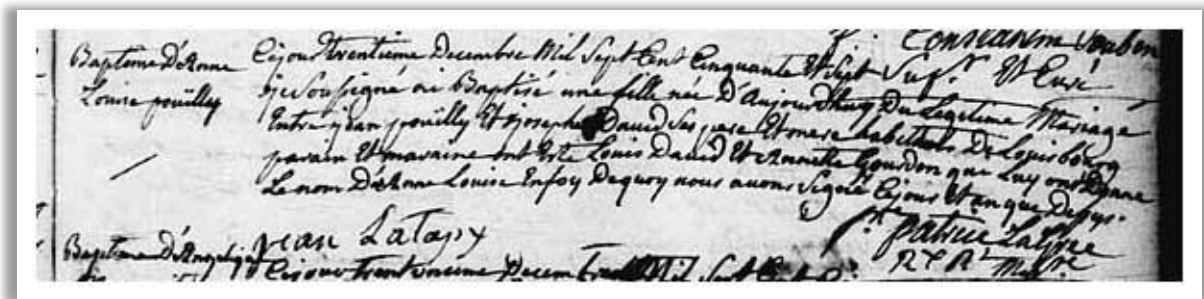

Primary Source Documents, Transcriptions, Extracts and / or Abstracts

Primary Source Document: Baptism record of *Anne Louise Pouilly* - 30 December 1757

Primary Source Archival Repository:

Archives Canada France

Website Link: <http://www.archivescanadafrance.org>

Primary Source Archival Database:

Archives nationales d'outre-mer (ANOM, France)

Search Link: [Search](#)

Primary Source Document Description:

Description Link: [Ile Royale: Louisbourg Deux registres et un cahier reliés ensemble.](#)

Image Link: [(ANOM), COL G1 409, Registry 2, Folio 33v, Page/Image 164.](#)

Primary Source Document Extract:

Note: To view images on the Archives Canada France website you must have Adobe SVG Viewer installed on your PC.

Primary Source Document Extract Translation: (Note: Incomplete pending further translation)